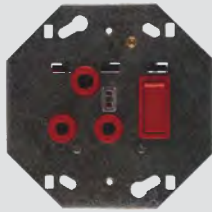

Dedicated Monoblock Socket with Isolated Earth 100 x 100mm		
Description	Colour	Part Number
Classic Single 16A Socket Dedicated	Red	6862P
Classic Single 16A Socket Dedicated	Black	6863
Classic Single 16A Socket Dedicated	Blue	6864

Coverplate 100 x 100mm		
Description	Colour	Part Number
Classic Single Socket Coverplate Steel	Red	6547N/103P
Classic Single Socket Coverplate Steel	Blue	6547N/107
Classic Single Socket Coverplate Steel	Black	6547N/108

Dedicated Monoblock Socket with Isolated Earth 100 x 100mm		
Description	Colour	Part Number
Classic Double 16A Switch Socket Dedicated	Red	6882/003P
Classic Double 16A Switch Socket Dedicated	Blue	6884/007
Classic Double 16A Switch Socket Dedicated	Black	6883/008

Coverplate 100 x 100mm		
Description	Colour	Part Number
Classic Double Socket Coverplate	Red	6563/103P
Classic Double Socket Coverplate	Blue	6563/107
Classic Double Socket Coverplate	Black	6563/108

COMING SOON

Dedicated Monoblock Socket with Isolated Earth 100 x 100mm - Polycarb		
Description	Colour	Part Number
Classic Double 16A Switch Socket Dedicated Polycarb	Red	6991D/003
Classic Double 16A Switch Socket Dedicated Polycarb	Blue	6991D/007
Classic Double 16A Switch Socket Dedicated Polycarb	Black	6991D/008

Coverplate 100 x 100mm		
Description	Colour	Part Number
Classic Double Socket Coverplate	Red	6563/103P
Classic Double Socket Coverplate	Blue	6563/107
Classic Double Socket Coverplate	Black	6563/108

Dedicated Socket with Separate Modules 100 x 100mm		
Description	Colour	Part Number
Classic Double 16A Switch Socket Dedicated	Red	6898D