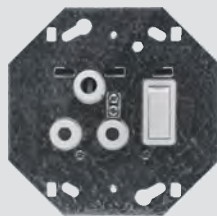

Monoblock Sockets on Yoke 100 x 100mm		
Description	Colour	Part Number
Classic Switch Socket 16A Single	White	6861P
Classic Switch Socket 16A Single	Black	6861/008P
5 Pack Complete with Cover	White	6861/101/5