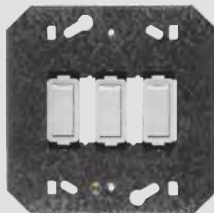

Blank Coverplate 100 x 100mm		
Description	Colour	Part Number
Classic Blank Coverplates Steel	White	6552/101P
Classic Blank Coverplate Steel	Red	6552/103
Classic Blank Coverplate Steel	Black	6552/108
Classic Blank Coverplate Steel	Satin Chrome	6552/511
Classic Blank Coverplate Steel	Stainless Steel	6552/8
Classic Blank Coverplate Plastic	White	6552/6/601
Classic Blank Coverplate Plastic	Red	6552/6/603

Switches on Yoke 100 x 100mm		
Description	Colour	Part Number
Classic 1 Lever 1x1 Way 20A Switch + Yoke	White	2476
Classic 1 Lever 1x1 Way 20A Switch + Yoke	Black	2476/008

Switches on Yoke 100 x 100mm		
Description	Colour	Part Number
Classic 2 Lever 2x1 Way 20A Switch + Yoke	White	2475
Classic 2 Lever 2x1 Way 20A Switch + Yoke	Black	2475/008