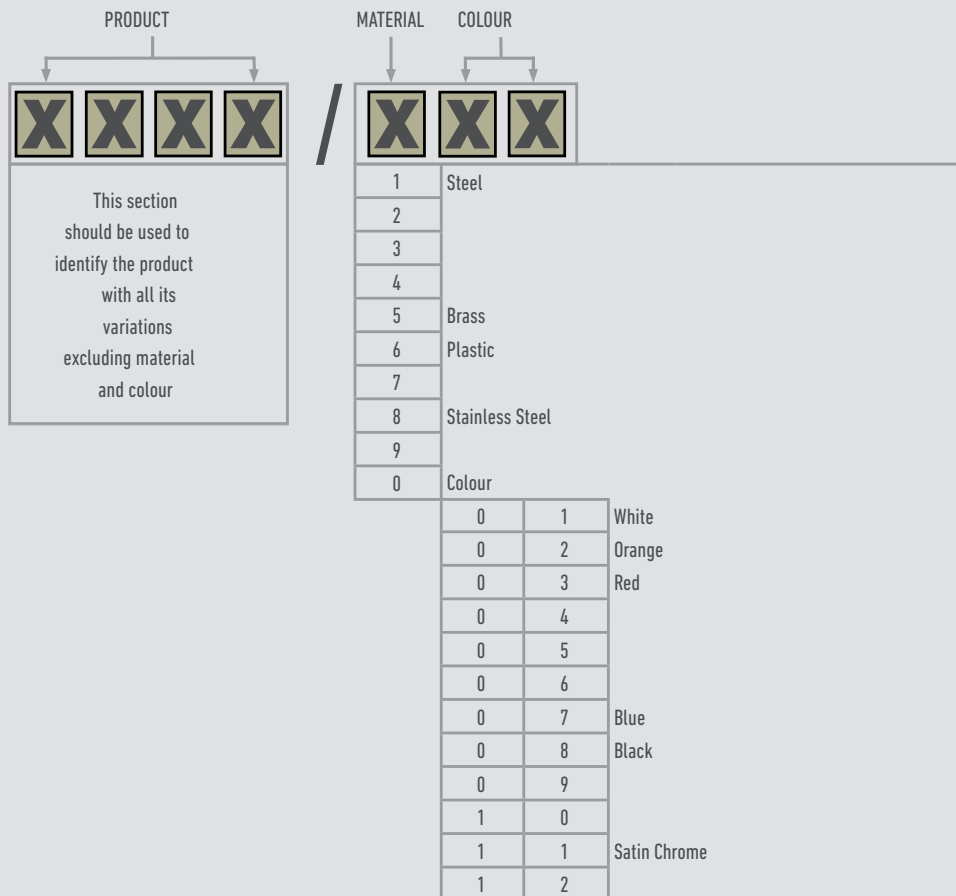

THAT WHICH IS BUILT SOUNDLY
ENDURES WELL

Explanation

STANDARD COLOUR WHITE

1 Way 20A Switch - Clip in

Colour	Part Number
White	2470P
Red	2470/003
Blue	2470/007
Black	2470/008

1 Way 20A Switch Screw-on

Colour	Part Number
White	2470CL
Red	2470/003CL
Blue	2470/007CL
Black	2470/008CL