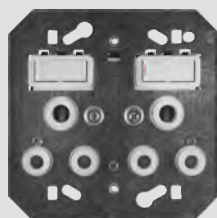

Monoblock Sockets on Yoke 100 x 100mm		
Description	Colour	Part Number
Classic Switch Socket 16A Single	White	6861P
Classic Switch Socket 16A Single	Black	6861/008P
5 Pack Complete with Cover	White	6861/101/5

Sockets on Yoke 100 x 100mm - Separate Sockets		
Description	Colour	Part Number
Classic Switch Socket 16A	White	6897N
Classic Switch Socket 16A	Red	6897N/003
Classic Switch Socket 16A	Blue	6897N/007
Classic Switch Socket 16A	Black	6897N/008

Monoblock Sockets on Yoke 100 x 100mm		
Description	Colour	Part Number
Classic Double 16A Switched Socket	White	6881/001P
Classic Double 16A Switched Socket	Black	6881/008P
5 Pack Complete with Cover	White	6881/101/5

COMING SOON

Monoblock Sockets on Yoke 100 x 100mm - Polycarb		
Description	Colour	Part Number
Classic Double 16A Switched Socket Polycarb	White	6991/001
Classic Double 16A Switched Socket Polycarb	Red	6991/003
Classic Double 16A Switched Socket Polycarb	Blue	6991/007
Classic Double 16A Switched Socket Polycarb	Black	6991/008

Coverplate 100 x 100mm		
Description	Colour	Part Number
Classic Single Socket Coverplate Steel	White	6547N/101P
Classic Single Socket Coverplate Steel	Red	6547N/103P
Classic Single Socket Coverplate Steel	Blue	6547N/107
Classic Single Socket Coverplate Steel	Black	6547N/108
Classic Single Socket Coverplate Steel	Satin Chrome	6547N/511
Classic Single Socket Coverplate Steel	Stainless Steel	6547N/8
Classic Single Socket Coverplate Plastic	White	6547N/6/601
Classic Single Socket Coverplate Plastic	Red	6547N/6/603