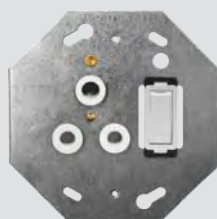

Sockets on Yoke 100 x 100mm - Separate Sockets		
Description	Colour	Part Number
Classic Switch Socket 16A	White	6897N
Classic Switch Socket 16A	Red	6897N/003
Classic Switch Socket 16A	Blue	6897N/007
Classic Switch Socket 16A	Black	6897N/008