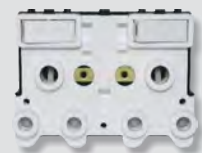

Sockets & Modules		
Description	Colour	Part Number
Single Switch Socket 16A	White	4899
Double Switch Socket 16A	White	4900
Double Switch Combo Socket 16A	White	4950
13A Socket Module	White	4552